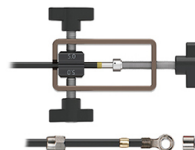

Parts			
No.	Description	Qty	Application
①	O-ring 6X1 (Dot4)	4	Banjo kit
②	Connecting bolt	4	Insert kit
③	O-ring 4.8X1.9 (Dot4)	2	M6 Connector
④	Connecting insert	4	Insert kit
⑤	O-ring 6X1 (Mineral)	4	Banjo Kit
⑥	M6 Connector	2	(HAYES/MAGURA)
⑦	O-ring 4.8X1.9 (Mineral)	2	M6 Connector
⑧	M6 Connector+O-ring 5.8X1.2	2	(AVID)

Length : 30m

Part No.	Color	Part No.	Color	Part No.	Color
H50SGN30	Green	H50AGN30	Green	H54HG30	Green
H50SPK30	Pink	H50APK30	Pink	H54HPK30	Pink
H50SWH30	White	H50AWH30	White	H54HWH30	White
H50SBK30	Black	H50ABK30	Black	H54HBK30	Black
H50SRD30	Red	H50ARD30	Red	H54HRD30	Red
H50SOG30	Orange	H50AOG30	Orange	H54HOG30	Orange
H50SBL30	Blue	H50ABL30	Blue	H54HBL30	Blue
H50SYE30	Yellow	H50AYE30	Yellow	H54HYE30	Yellow
H50SBB30	SUS crystal black	H50ABB30	SUS crystal black	H54HBB30	SUS crystal black
H50SSS30	SUS silver	H50ASS30	SUS silver	H54HSS30	SUS silver

OD Ø5 x ID Ø2.2
for Shimano/Magura

OD Ø5 x ID Ø2.1
for Avid/Bengal/Giant

OD Ø5.4 x ID Ø2.5
for Hayes/Tektro

Box for 30m & 50m hose

B021T Hydraulic hose cutter

B010T Needle Driver

Hose Parts

Bottle for hose part