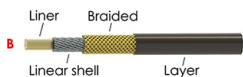

Housing and inner wires

Derailleur cable kit Oiled standard series

Part No.	Picture(4mm Housing)	Color	Length	Material	Length-Inner Wire
SPGN		Green	2.2m	A	F/R:2.1m
SPPK		Pink	2.2m	A	F/R:2.1m
SPWH		White	2.2m	A	F/R:2.1m
SPBK		Black	2.2m	A	F/R:2.1m
SPRD		Red	2.2m	A	F/R:2.1m
SPOG		Orange	2.2m	A	F/R:2.1m
SPBL		Blue	2.2m	A	F/R:2.1m
SPYE		Yellow	2.2m	A	F/R:2.1m

Package : Blister card

Package : Box

Part No.	Length
SPGN30	30m
SPPK30	30m
SPWH30	30m
SPBK30	30m
SPRD30	30m
SPOG30	30m
SPBL30	30m
SPYE30	30m

Derailleur inner wire

Package : Blister card

Package : Box

Part No.	Picture	Description	Qty	Material	Length	Part No.	Qty
-		Derailleur inner wire	-	GAR	2.1m	DIGAR100	100
DIGAS		Derailleur inner wire	1	GAS	2.1m	DIGAS100	100
DIGAC		Derailleur inner wire	1	GAC	2.1m	DIGAC100	100
-		Derailleur inner wire	-	STR	2.1m	D1STR100	100
D1STS		Derailleur inner wire	1	STS	2.1m	D1STS100	100
D1STC		Derailleur inner wire	1	STC	2.1m	D1STC100	100

Box for 100pcs inner wire

Box for 30m&50m cable

Brake cable kit Oiled standard series

Package : Blister card

Package : Box

Part No.	Picture(5mm Housing)	Color	Length	Material	Length-Inner Wire
2PGN		Green	2.5m	C	F:1.2m/R:2m
2PPK		Pink	2.5m	C	F:1.2m/R:2m
2PWH		White	2.5m	C	F:1.2m/R:2m
2PBK		Black	2.5m	C	F:1.2m/R:2m
2PRD		Red	2.5m	C	F:1.2m/R:2m
2POG		Orange	2.5m	C	F:1.2m/R:2m
2PBL		Blue	2.5m	C	F:1.2m/R:2m
2PYE		Yellow	2.5m	C	F:1.2m/R:2m

Part No.	Length
2PGN30	30m
2PPK30	30m
2PWH30	30m
2PBK30	30m
2PRD30	30m
2POG30	30m
2PBL30	30m
2PYE30	30m

Brake cable kit Oiled Kevlar series

Package : Blister card

Package : Box

Part No.	Picture(5mm Housing)	Color	Length	Material	Length-Inner Wire
SP5GN		Green	2.5m	B	F:1.2m/R:2m
SP5PK		Pink	2.5m	B	F:1.2m/R:2m
SP5WH		White	2.5m	B	F:1.2m/R:2m
SP5BK		Black	2.5m	B	F:1.2m/R:2m
SP5RD		Red	2.5m	B	F:1.2m/R:2m
SP5OG		Orange	2.5m	B	F:1.2m/R:2m
SP5BL		Blue	2.5m	B	F:1.2m/R:2m
SP5YE		Yellow	2.5m	B	F:1.2m/R:2m

Part No.	Length
SP5GN30	30m
SP5PK30	30m
SP5WH30	30m
SP5BK30	30m
SP5RD30	30m
SP5OG30	30m
SP5BL30	30m
SP5YE30	30m

Brake inner wire

Package : Blister card

Package : Box

Part No.	Picture	Description	Qty	Material	Length	Part No.	Qty
-		Brake inner wire	-	GAR	1.7m	M1GAR100	100
-		Brake inner wire	-	GAS	1.7m	M1GAS100	100
-		Brake inner wire	-	GAC	1.7m	M1GAC100	100
-		Brake inner wire	-	STR	1.7m	M1STR100	100
-		Brake inner wire	-	STS	1.7m	M1STS100	100
-		Brake inner wire	-	STC	1.7m	M1STC100	100
-		Road brake inner wire	-	GAR	2m	R1GAR100	100
-		Road brake inner wire	-	GAS	2m	R1GAS100	100
-		Road brake inner wire	-	GAC	2m	R1GAC100	100
-		Road brake inner wire	-	STR	2m	R1STR100	100
-		Road brake inner wire	-	STS	2m	R1STS100	100
-		Road brake inner wire	-	STC	2m	R1STC100	100
MRGAS		Brake inner wire	1	GAS	2m	-	-
MRGAC		Brake inner wire	1	GAC	2m	-	-
MRSTS		Brake inner wire	1	STS	2m	-	-
MRSTC		Brake inner wire	1	STC	2m	-	-