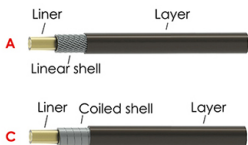

Housing and inner wires

Derailleur cable kit Oiled standard series

Part No.	Picture(4mm Housing)	Color	Length	Material	Length-Inner Wire
SPGN		Green	2.2m	A	F/R:2.1m
SPPK		Pink	2.2m	A	F/R:2.1m
SPWH		White	2.2m	A	F/R:2.1m
SPBK		Black	2.2m	A	F/R:2.1m
SPRD		Red	2.2m	A	F/R:2.1m
SPOG		Orange	2.2m	A	F/R:2.1m
SPBL		Blue	2.2m	A	F/R:2.1m
SPYE		Yellow	2.2m	A	F/R:2.1m

Package : Blister card

Package : Box

Part No.	Length
SPGN30	30m
SPPK30	30m
SPWH30	30m
SPBK30	30m
SPRD30	30m
SPOG30	30m
SPBL30	30m
SPYE30	30m

Derailleur inner wire

Package : Blister card

Package : Box

Part No.	Picture	Description	Qty	Material	Length	Part No.	Qty
-		Derailleur inner wire	-	GAR	2.1m	DIGAR100	100
DIGAS		Derailleur inner wire	1	GAS	2.1m	DIGAS100	100
DIGAC		Derailleur inner wire	1	GAC	2.1m	DIGAC100	100
-		Derailleur inner wire	-	STR	2.1m	D1STR100	100
D1STS		Derailleur inner wire	1	STS	2.1m	D1STS100	100
D1STC		Derailleur inner wire	1	STC	2.1m	D1STC100	100

Box for 100pcs inner wire

Box for 30m&50m cable

Brake cable kit Oiled standard series

Package : Blister card

Package : Box

Part No.	Picture(5mm Housing)	Color	Length	Material	Length-Inner Wire
2PGN		Green	2.5m	C	F:1.2m/R:2m
2PPK		Pink	2.5m	C	F:1.2m/R:2m
2PWH		White	2.5m	C	F:1.2m/R:2m
2PBK		Black	2.5m	C	F:1.2m/R:2m
2PRD		Red	2.5m	C	F:1.2m/R:2m
2POG		Orange	2.5m	C	F:1.2m/R:2m
2PBL		Blue	2.5m	C	F:1.2m/R:2m
2PYE		Yellow	2.5m	C	F:1.2m/R:2m

Part No.	Length
2PGN30	30m
2PPK30	30m
2PWH30	30m
2PBK30	30m
2PRD30	30m
2POG30	30m
2PBL30	30m
2PYE30	30m

Brake cable kit Oiled Kevlar series

Package : Blister card

Package : Box

Part No.	Picture(5mm Housing)	Color	Length	Material	Length-Inner Wire
SP5GN		Green	2.5m	B	F:1.2m/R:2m
SP5PK		Pink	2.5m	B	F:1.2m/R:2m
SP5WH		White	2.5m	B	F:1.2m/R:2m
SP5BK		Black	2.5m	B	F:1.2m/R:2m
SP5RD		Red	2.5m	B	F:1.2m/R:2m
SP5OG		Orange	2.5m	B	F:1.2m/R:2m
SP5BL		Blue	2.5m	B	F:1.2m/R:2m
SP5YE		Yellow	2.5m	B	F:1.2m/R:2m

Part No.	Length
SP5GN30	30m
SP5PK30	30m
SP5WH30	30m
SP5BK30	30m
SP5RD30	30m
SP5OG30	30m
SP5BL30	30m
SP5YE30	30m

Brake inner wire

Package : Blister card

Package : Box

Part No.	Picture	Description	Qty	Material	Length	Part No.	Qty
-		Brake inner wire	-	GAR	1.7m	M1GAR100	100
-		Brake inner wire	-	GAS	1.7m	M1GAS100	100
-		Brake inner wire	-	GAC	1.7m	M1GAC100	100
-		Brake inner wire	-	STR	1.7m	M1STR100	100
-		Brake inner wire	-	STS	1.7m	M1STS100	100
-		Brake inner wire	-	STC	1.7m	M1STC100	100
-		Road brake inner wire	-	GAR	2m	R1GAR100	100
-		Road brake inner wire	-	GAS	2m	R1GAS100	100
-		Road brake inner wire	-	GAC	2m	R1GAC100	100
-		Road brake inner wire	-	STR	2m	R1STR100	100
-		Road brake inner wire	-	STS	2m	R1STS100	100
-		Road brake inner wire	-	STC	2m	R1STC100	100
MRGAS		Brake inner wire	1	GAS	2m	-	-
MRGAC		Brake inner wire	1	GAC	2m	-	-
MRSTS		Brake inner wire	1	STS	2m	-	-
MRSTC		Brake inner wire	1	STC	2m	-	-