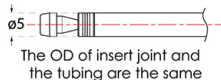

ARES PRO

Hydraulic Disc Brake

Technical specifications

- Open hydraulic disc brake system
- Aluminum forged master cylinder and caliper
- Master cylinder with reach adjustment
- "EZ-adjust" hose connector, adjustable up to 180 degrees
- Window for driver easily inspect if pads have worn, clean and mud out
- 2-Piece clamp for easy assembly
- Application: XC, TRAIL, AM, FR, DH

Weight

Master cylinder : 90g
Caliper : 120g

Colored rotor

OD-160L (6-bolt or center lock)
Optional OD-180L / OD-203L

Lever

1.5-finger lever blade

Fluid

Mineral

Pad

Semi-metallic compound

Tool free reach adjustment (Optional)

Two-piece

EZ PLUG IN fit a path through for the internal frame

Through the frame Remove the insert Unscrew the bolt Fasten the hose kit
PATENT NO: M518750/ZL201520796991.9

Master cylinder

Hydraulic Disc Brake

Master cylinder

Finish : Anodized

Green	GN
Red	RD
Royal-Blue	RB
Black	BK

Caliper

Hydraulic Disc Brake

Caliper

Finish : Anodized

Green	GN
Red	RD
Royal-Blue	RB
Black	BK

Complete set in one box

A9901 Blister card for 2-piece lever
For ARES PRO/5

Clamshell for Bleeder Kit

Part No.	Brake fluid	Spec.
B011BD	DOT4	Ø3/M5/M5S/MSL/M6/HOSE
B011BM	MINERAL	M5/M5S/M6/M6L/M6M/M7/HOSE

Compatible systems
AVID/BENGAL/HAYES
BENGAL/GIANT/MAGURA
SHIMANO/TEKTRO