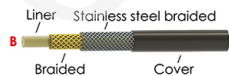

Parts			
No.	Description	Qty	Application
①	O-ring 6X1 (Dot4)	4	Banjo kit
②	Connecting bolt	4	Insert kit
③	O-ring 4.8X1.9 (Dot4)	2	M6 Connector
④	Connecting insert	4	Insert kit
⑤	O-ring 6X1 (Mineral)	4	Banjo Kit
⑥	M6 Connector	2	(HAYES/MAGURA)
⑦	O-ring 4.8X1.9 (Mineral)	2	M6 Connector
⑧	M6 Connector+O-ring 5.8X1.2	2	(AVID)