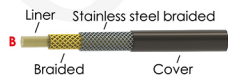

Parts			
No.	Description	Qty	Application
①	O-ring 6X1 (Dot4)	4	Banjo kit
②	Connecting bolt	4	Insert kit
③	O-ring 4.8X1.9 (Dot4)	2	M6 Connector
④	Connecting insert	4	Insert kit
⑤	O-ring 6X1 (Mineral)	4	Banjo Kit
⑥	M6 Connector	2	(HAYES/MAGURA)
⑦	O-ring 4.8X1.9 (Mineral)	2	M6 Connector
⑧	M6 Connector+O-ring 5.8X1.2	2	(AVID)