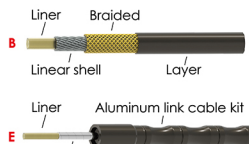

Brake cable kit

Oiled standard series Package : Blister card

Package : Box

Part No.	Picture(5mm Housing)	Color	Length	Material	Length-Inner Wire
2PGN		Green	2.5m	C	F:1.2m/R:2m
2PPK		Pink	2.5m	C	F:1.2m/R:2m
2PWH		White	2.5m	C	F:1.2m/R:2m
2PBK		Black	2.5m	C	F:1.2m/R:2m
2PRD		Red	2.5m	C	F:1.2m/R:2m
2POG		Orange	2.5m	C	F:1.2m/R:2m
2PBL		Blue	2.5m	C	F:1.2m/R:2m
2PYE		Yellow	2.5m	C	F:1.2m/R:2m

Part No.	Length
2PGN30	30m
2PPK30	30m
2PWH30	30m
2PBK30	30m
2PRD30	30m
2POG30	30m
2PBL30	30m
2PYE30	30m

Brake cable kit

Oiled Kevlar series Package : Blister card

Package : Box

Part No.	Picture(5mm Housing)	Color	Length	Material	Length-Inner Wire
SP5GN		Green	2.5m	B	F:1.2m/R:2m
SP5PK		Pink	2.5m	B	F:1.2m/R:2m
SP5WH		White	2.5m	B	F:1.2m/R:2m
SP5BK		Black	2.5m	B	F:1.2m/R:2m
SP5RD		Red	2.5m	B	F:1.2m/R:2m
SP5OG		Orange	2.5m	B	F:1.2m/R:2m
SP5BL		Blue	2.5m	B	F:1.2m/R:2m
SP5YE		Yellow	2.5m	B	F:1.2m/R:2m

Part No.	Length
SP5GN30	30m
SP5PK30	30m
SP5WH30	30m
SP5BK30	30m
SP5RD30	30m
SP5OG30	30m
SP5BL30	30m
SP5YE30	30m

Brake aluminum link cable kit

Package : Blister card

Part No.	Picture(5mm Housing)	Color	Link cable	Material	SP5 Cable	Parts(set)	Length-Inner Wire
AP5BK		Black	400mm x2 300mm x1	E	1m x1	1	F:1.2m/R:2m
AP5RD		Red	400mm x2 300mm x1	E	1m x1	1	F:1.2m/R:2m
AP5BL		Blue	400mm x2 300mm x1	E	1m x1	1	F:1.2m/R:2m
AP5GD		Gold	400mm x2 300mm x1	E	1m x1	1	F:1.2m/R:2m
AP5SR		Silver	400mm x2 300mm x1	E	1m x1	1	F:1.2m/R:2m

Brake inner wire

Package : Blister card

Package : Box

Part No.	Picture	Description	Qty	Material	Length
-		Brake inner wire	-	GAR	1.7m
-		Brake inner wire	-	GAS	1.7m
-		Brake inner wire	-	GAC	1.7m
-		Brake inner wire	-	STR	1.7m
-		Brake inner wire	-	STS	1.7m
-		Brake inner wire	-	STC	1.7m
-		Road brake inner wire	-	GAR	2m
-		Road brake inner wire	-	GAS	2m
-		Road brake inner wire	-	GAC	2m
-		Road brake inner wire	-	STR	2m
-		Road brake inner wire	-	STS	2m
-		Road brake inner wire	-	STC	2m
MRGAS		Brake inner wire	1	GAS	2m
MRGAC		Brake inner wire	1	GAC	2m
MRSTS		Brake inner wire	1	STS	2m
MRSTC		Brake inner wire	1	STC	2m

Part No.	Qty
M1GAR100	100
M1GAS100	100
M1GAC100	100
M1STR100	100
M1STS100	100
M1STC100	100
R1GAR100	100
R1GAS100	100
R1GAC100	100
R1STR100	100
R1STS100	100
R1STC100	100
-	-
-	-
-	-
-	-