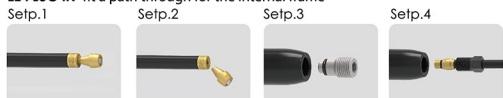

Tool free reach adjustment (Optional)

Through the frame Remove the insert Unscrew the bolt Fasten the hose kit

PATENT NO: M518750/ZL201520796991.9