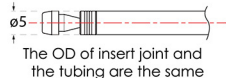

Tool free reach adjustment (Optional)

Through the frame Remove the insert Unscrew the bolt Fasten the hose kit

PATENT NO: M518750/ZL201520796991.9