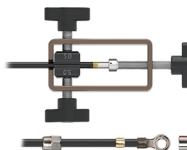

Hoses

Pro hose kit (Universal)

Part No.	Picture	Color	Material	Compatible systems
H50A00GN		Green	A	AVID BENGAL HAYES MAGURA SHIMANO TEKTRO
H50A00PK		Pink	A	
H50A00WH		White	A	
H50A00BK		Black	A	
H50A00RD		Red	A	
H50A00OG		Orange	A	
H50A00BL		Blue	A	
H50A00YE		Yellow	A	
H50A00BB		SUS crystal black	B	
H50A00SS		SUS silver	B	

Parts			
No.	Description	Qty	Application
①	O-ring 6X1 (Dot4)	4	Banjo kit
②	Connecting bolt	4	Insert kit
③	O-ring 4.8X1.9 (Dot4)	2	M6 Connector
④	Connecting insert	4	Insert kit
⑤	O-ring 6X1 (Mineral)	4	Banjo Kit
⑥	M6 Connector	2	(HAYES/MAGURA)
⑦	O-ring 4.8X1.9 (Mineral)	2	M6 Connector
⑧	M6 Connector+O-ring 5.8X1.2	2	(AVID)

Length : 30m

Part No.	Color
H50SGN30	Green
H50SPK30	Pink
H50SWH30	White
H50SBK30	Black
H50SRD30	Red
H50SOG30	Orange
H50SBL30	Blue
H50SYE30	Yellow
H50SBB30	SUS crystal black
H50SSS30	SUS silver

OD Ø5 x ID Ø2.2
for Shimano/Magura

Part No.	Color
H50AGN30	Green
H50APK30	Pink
H50AWH30	White
H50ABK30	Black
H50ARD30	Red
H50AOG30	Orange
H50ABL30	Blue
H50AYE30	Yellow
H50ABB30	SUS crystal black
H50ASS30	SUS silver

OD Ø5 x ID Ø2.1
for Avid/Bengal/Giant

Part No.	Color
H54HGN30	Green
H54HPK30	Pink
H54HWH30	White
H54HBK30	Black
H54HRD30	Red
H54HOG30	Orange
H54HBL30	Blue
H54HYE30	Yellow
H54HBB30	SUS crystal black
H54HSS30	SUS silver

OD Ø5.4 x ID Ø2.5
for Hayes/Tektro