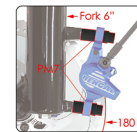

Rotors

High temperature tested

Wave 6 system rotor

Model	Size	Weight
OD-160D	Ø160mm/6"	128g
OD-180D	Ø180mm/7"	164g
OD-203D	Ø203mm/8"	228g

Finish : Anodized
Available: **RD** **BK** **RB** **GN**

Wave 12 system rotor

Model	Size	Weight
OD-140L	Ø140mm/5"	86g
OD-160L	Ø160mm/6"	104g
OD-180L	Ø180mm/7"	134g
OD-203L	Ø203mm/8"	172g

Finish : Coating
Available: **RD** **BK** **GD** **RB** **GN**

BR301 Blister card for center lock adaptor
For center lock hub
(Fit to under 10mm thru axle)

BR303 Blister card for center lock adaptor
For center lock hub

Clamshell for rotor & 6 rotor screws

Blister card for adaptor

All series Bengal disc brake

Fork / R	Caliper rotor OD	IS-51		PM-74		IS-51 (20mm)		IS-51 (mirror)		FM-70		FM-34		FM-70		FM-34	
		post mount front	post mount rear	post mount front	post mount rear	post mount front	post mount rear	flat mount F1	flat mount rear F2	flat mount front F5	flat mount rear F6	post mount front F7	post mount rear F8	post mount front F9	post mount rear F10		
5"	140																
	160									F1	F2			F5	F6		F7
	140	U0	U1														
6"	160	U1	U2	DM	DM			U1B									
	180	U3	U4	U3M/U3P/PM7	U3M/U3P/PM7			U3D	U3B								
	203	U5	U6	DM	DM	U5D	U5B										
7"	180			DM	DM												
	200			U3M/U3P/PM7	U3M/U3P/PM7												
	203			PM8	PM8												

DM=Direct Mount U5RB/Rockshox Boxxer IS mount

Finish : Anodized

1. Red RD
   - Bronze Red BD
   - Gold GD
   - Royal-Blue RB
   - Ti-Gold TG
   - Black BK
2. U0,U1,U2,U3,U4,U5,U6
   U3D,U5D,U3M,U5M
   AD U1 RD
   Color : RD,BD,GD
   RB,TG,BK

Adaptors

Post mount adaptor set for rotor upgrade