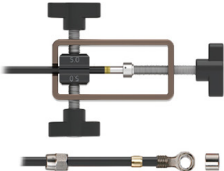

Hoses

Pro hose kit (Universal)

Part No.	Picture	Color	Material	Compatible systems
H50A00GN		Green	A	AVID BENGAL HAYES MAGURA SHIMANO TEKTRO
H50A00PK		Pink	A	
H50A00WH		White	A	
H50A00BK		Black	A	
H50A00RD		Red	A	
H50A00OG		Orange	A	
H50A00BL		Blue	A	
H50A00YE		Yellow	A	
H50A00BB		SUS crystal black	B	
H50A00SS		SUS silver	B	

Length : 3M

Length : 30m

Part No.	Color
H50SGN30	Green
H50SPK30	Pink
H50SWH30	White
H50SBK30	Black
H50SRD30	Red
H50SOG30	Orange
H50SBL30	Blue
H50SYE30	Yellow
H50SBB30	SUS crystal black
H50SSS30	SUS silver

Part No.	Color
H50AGN30	Green
H50APK30	Pink
H50AWH30	White
H50ABK30	Black
H50ARD30	Red
H50AOG30	Orange
H50ABL30	Blue
H50AYE30	Yellow
H50ABB30	SUS crystal black
H50ASS30	SUS silver

Part No.	Color
H54HGN30	Green
H54HPK30	Pink
H54HWH30	White
H54HBK30	Black
H54HRD30	Red
H54HOG30	Orange
H54HBL30	Blue
H54HYE30	Yellow
H54HBB30	SUS crystal black
H54HSS30	SUS silver

OD Ø5 x ID Ø2.2
for Shimano/Magura

OD Ø5 x ID Ø2.1
for Avid/Bengal/Giant

OD Ø5.4 x ID Ø2.5
for Bengal/Hayes/Tektro

No.	Description	Qty	Application
①	O-ring 6X1 (Dot4)	4	Banjo kit
②	Connecting bolt	4	Insert kit
③	O-ring 4.8X1.9 (Dot4)	2	M6 Connector
④	Connecting insert	4	Insert kit
⑤	O-ring 6X1 (Mineral)	4	Banjo Kit
⑥	M6 Connector	2	(HAYES/MAGURA)
⑦	O-ring 4.8X1.9 (Mineral)	2	M6 Connector
⑧	M6 Connector+O-ring 5.8X1.2	2	(AVID)