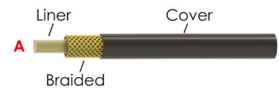

No.	Description	Qty	Application
①	O-ring 6X1 (Dot4)	4	Banjo kit
②	Connecting bolt	4	Insert kit
③	O-ring 4.8X1.9 (Dot4)	2	M6 Connector
④	Connecting insert	4	Insert kit
⑤	O-ring 6X1 (Mineral)	4	Banjo Kit
⑥	M6 Connector	2	(HAYES/MAGURA)
⑦	O-ring 4.8X1.9 (Mineral)	2	M6 Connector
⑧	M6 Connector+O-ring 5.8X1.2	2	(AVID)