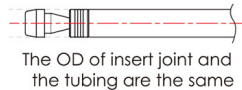

Tool free reach adjustment (Optional)