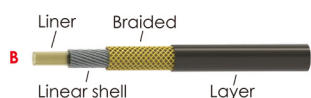

Brake cable kit Oiled standard series

Package : Blister card

Package : Box

Part No.	Picture(5mm Housing)	Color	Length	Material	Length-Inner Wire
2PGN		Green	2.5m	C	F:1.2m/R:2m
2PPK		Pink	2.5m	C	F:1.2m/R:2m
2PWH		White	2.5m	C	F:1.2m/R:2m
2PBK		Black	2.5m	C	F:1.2m/R:2m
2PRD		Red	2.5m	C	F:1.2m/R:2m
2POG		Orange	2.5m	C	F:1.2m/R:2m
2PBL		Blue	2.5m	C	F:1.2m/R:2m
2PYE		Yellow	2.5m	C	F:1.2m/R:2m

Part No.	Length
2PGN30	30m
2PPK30	30m
2PWH30	30m
2PBK30	30m
2PRD30	30m
2POG30	30m
2PBL30	30m
2PYE30	30m

Brake cable kit Oiled Kevlar series

Package : Blister card

Package : Box

Part No.	Picture(5mm Housing)	Color	Length	Material	Length-Inner Wire
SP5BGN		Green	2.5m	B	F:1.2m/R:2m
SP5BPK		Pink	2.5m	B	F:1.2m/R:2m
SP5BWH		White	2.5m	B	F:1.2m/R:2m
SP5BBK		Black	2.5m	B	F:1.2m/R:2m
SP5BRD		Red	2.5m	B	F:1.2m/R:2m
SP5BOG		Orange	2.5m	B	F:1.2m/R:2m
SP5BBL		Blue	2.5m	B	F:1.2m/R:2m
SP5BYE		Yellow	2.5m	B	F:1.2m/R:2m

Part No.	Length
SP5BGN30	30m
SP5BPK30	30m
SP5BWH30	30m
SP5BBK30	30m
SP5BRD30	30m
SP5BOG30	30m
SP5BBL30	30m
SP5BYE30	30m

Brake aluminum link cable kit

Package : Blister card

Part No.	Picture(5mm Housing)	Color	Link cable	Material	SP5 Cable	Parts(set)	Length-Inner Wire
AP5BK		Black	400mm x2 300mm x1	E	1m x1	1	F:1.2m/R:2m
AP5RD		Red	400mm x2 300mm x1	E	1m x1	1	F:1.2m/R:2m
AP5BL		Blue	400mm x2 300mm x1	E	1m x1	1	F:1.2m/R:2m
AP5GD		Gold	400mm x2 300mm x1	E	1m x1	1	F:1.2m/R:2m
AP5SR		Silver	400mm x2 300mm x1	E	1m x1	1	F:1.2m/R:2m

Brake inner wire

Package : Blister card

Package : Box

Part No.	Picture	Description	Qty	Material	Length	Part No.	Qty
-		Brake inner wire	-	GAR	1.7m	BLGAR100	100
-		Brake inner wire	-	GAS	1.7m	BLGAS100	100
-		Brake inner wire	-	SIC	1.7m	BLSIC100	100
-		Brake inner wire	-	STR	1.7m	BLSTR100	100
-		Brake inner wire	-	STS	1.7m	BLSTS100	100
-		Brake inner wire	-	SIC-ST	1.7m	BLSICST100	100
-		Road brake inner wire	-	GAR	2m	BLRGAR100	100
-		Road brake inner wire	-	GAS	2m	BLRGAS100	100
-		Road brake inner wire	-	SIC	2m	BLRSIC100	100
-		Road brake inner wire	-	STR	2m	BLRSTR100	100
-		Road brake inner wire	-	STS	2m	BLRSTS100	100
-		Road brake inner wire	-	SIC-ST	2m	BLRSICST100	100
BLGAS022		Brake inner wire	1	GAS	2m	-	-
BLSIC022		Brake inner wire	1	SIC	2m	-	-
BLSTS022		Brake inner wire	1	STS	2m	-	-
BLSICST022		Brake inner wire	1	SIC-ST	2m	-	-