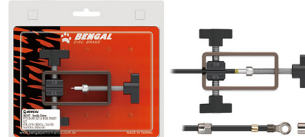

B010T Needle Driver

Part No.	Picture	Compatible systems	Part No.	Picture	Compatible systems	Part No.	Picture	Compatible systems
DH54A02H		BENGAL HAYES	DH50B01A		AVID	DH50C04G		GIANT
DH50A02S		SHIMANO MAGURA	DH50B02M		MAGURA	DH54CC05T		TEKTRO
DH50A03A		AVID BENGAL	DH54B01H		HAYES	H54501		BENGAL HAYES
DH50A04A		AVID BENGAL MAGURA SHIMANO	H54N01		BENGAL HAYES TEKTRO	DH50C01S		SHIMANO
DH54A04H		BENGAL HAYES TEKTRO	H50N06		AVID BENGAL GIANT MAGURA SHIMANO	DH50C02A		AVID BENGAL
DH54A04H		BENGAL HAYES TEKTRO	H50N15		MAGURA	DH50C03M		MAGURA