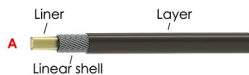

Brake cable kit Oiled standard series

Package : Blister card

Package : Box

Part No.	Picture(5mm Housing)	Color	Length	Material	Length-Inner Wire
2PGN		Green	2.5m	C	F:1.2m/R:2m
2PPK		Pink	2.5m	C	F:1.2m/R:2m
2PWH		White	2.5m	C	F:1.2m/R:2m
2PBK		Black	2.5m	C	F:1.2m/R:2m
2PRD		Red	2.5m	C	F:1.2m/R:2m
2POG		Orange	2.5m	C	F:1.2m/R:2m
2PBL		Blue	2.5m	C	F:1.2m/R:2m
2PYE		Yellow	2.5m	C	F:1.2m/R:2m

Part No.	Length
2PGN30	30m
2PPK30	30m
2PWH30	30m
2PBK30	30m
2PRD30	30m
2POG30	30m
2PBL30	30m
2PYE30	30m

Brake cable kit Oiled Kevlar series

Package : Blister card

Package : Box

Part No.	Picture(5mm Housing)	Color	Length	Material	Length-Inner Wire
SP5BGN		Green	2.5m	B	F:1.2m/R:2m
SP5BPK		Pink	2.5m	B	F:1.2m/R:2m
SP5BWH		White	2.5m	B	F:1.2m/R:2m
SP5BBK		Black	2.5m	B	F:1.2m/R:2m
SP5BRD		Red	2.5m	B	F:1.2m/R:2m
SP5BOG		Orange	2.5m	B	F:1.2m/R:2m
SP5BBL		Blue	2.5m	B	F:1.2m/R:2m
SP5BYE		Yellow	2.5m	B	F:1.2m/R:2m

Part No.	Length
SP5BGN30	30m
SP5BPK30	30m
SP5BWH30	30m
SP5BBK30	30m
SP5BRD30	30m
SP5BOG30	30m
SP5BBL30	30m
SP5BYE30	30m

Brake aluminum link cable kit ^{NEW}

Package : Blister card

Part No.	Picture(5mm Housing)	Color	Link cable	SP5 Cable	Parts(set)	Length-Inner Wire
AP5BK		Black	400mm x2 300mm x1	1m x1	1	F:1.2m/R:2m
AP5RD		Red	400mm x2 300mm x1	1m x1	1	F:1.2m/R:2m
AP5BL		Blue	400mm x2 300mm x1	1m x1	1	F:1.2m/R:2m
AP5GD		Gold	400mm x2 300mm x1	1m x1	1	F:1.2m/R:2m
AP5SR		Silver	400mm x2 300mm x1	1m x1	1	F:1.2m/R:2m

Brake inner wire

Package : Blister card

Package : Box

Part No.	Picture	Description	Qty	Material	Length
-		Brake inner wire	-	GAR	1.7m
-		Brake inner wire	-	GAS	1.7m
-		Brake inner wire	-	SIC	1.7m
-		Brake inner wire	-	STR	1.7m
-		Brake inner wire	-	STS	1.7m
-		Brake inner wire	-	SIC-ST	1.7m
-		Road brake inner wire	-	GAR	2m
-		Road brake inner wire	-	GAS	2m
-		Road brake inner wire	-	SIC	2m
-		Road brake inner wire	-	STR	2m
-		Road brake inner wire	-	STS	2m
-		Road brake inner wire	-	SIC-ST	2m
BLGAS022		Brake inner wire	1	GAS	2m
BLSIC022		Brake inner wire	1	SIC	2m
BLSTS022		Brake inner wire	1	STS	2m
BLSICST022		Brake inner wire	1	SIC-ST	2m

Part No.	Qty
BLGAR100	100
BLGAS100	100
BLSIC100	100
BLSTR100	100
BLSTS100	100
BLSICST100	100
BLRGAR100	100
BLRGAS100	100
BLRSIC100	100
BLRSTR100	100
BLRSTS100	100
BLRSICST100	100
-	-
-	-
-	-
-	-