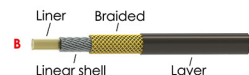

Brake cable kit Oiled standard series

Package : Blister card

Package : Box

Part No.	Picture(5mm Housing)	Color	Length	Material	Length-Inner Wire
2PGN		Green	2.5m	C	F:1.2m/R:2m
2PPK		Pink	2.5m	C	F:1.2m/R:2m
2PWH		White	2.5m	C	F:1.2m/R:2m
2PBK		Black	2.5m	C	F:1.2m/R:2m
2PRD		Red	2.5m	C	F:1.2m/R:2m
2POG		Orange	2.5m	C	F:1.2m/R:2m
2PBL		Blue	2.5m	C	F:1.2m/R:2m
2PYE		Yellow	2.5m	C	F:1.2m/R:2m

Part No.	Length
2PGN30	30m
2PPK30	30m
2PWH30	30m
2PBK30	30m
2PRD30	30m
2POG30	30m
2PBL30	30m
2PYE30	30m

Brake cable kit Oiled Kevlar series

Package : Blister card

Package : Box

Part No.	Picture(5mm Housing)	Color	Length	Material	Length-Inner Wire
SP5BGN		Green	2.5m	B	F:1.2m/R:2m
SP5BPK		Pink	2.5m	B	F:1.2m/R:2m
SP5BWH		White	2.5m	B	F:1.2m/R:2m
SP5BBK		Black	2.5m	B	F:1.2m/R:2m
SP5BRD		Red	2.5m	B	F:1.2m/R:2m
SP5BOG		Orange	2.5m	B	F:1.2m/R:2m
SP5BBL		Blue	2.5m	B	F:1.2m/R:2m
SP5BYE		Yellow	2.5m	B	F:1.2m/R:2m

Part No.	Length
SP5BGN30	30m
SP5BPK30	30m
SP5BWH30	30m
SP5BBK30	30m
SP5BRD30	30m
SP5BOG30	30m
SP5BBL30	30m
SP5BYE30	30m

Brake aluminum link cable kit ^{NEW}

Package : Blister card

Part No.	Picture(5mm Housing)	Color	Link cable	SP5 Cable	Parts(set)	Length-Inner Wire
AP5BK		Black	400mm x2 300mm x1	1m x1	1	F:1.2m/R:2m
AP5RD		Red	400mm x2 300mm x1	1m x1	1	F:1.2m/R:2m
AP5BL		Blue	400mm x2 300mm x1	1m x1	1	F:1.2m/R:2m
AP5GD		Gold	400mm x2 300mm x1	1m x1	1	F:1.2m/R:2m
AP5SR		Silver	400mm x2 300mm x1	1m x1	1	F:1.2m/R:2m

Brake inner wire

Package : Blister card

Package : Box

Part No.	Picture	Description	Qty	Material	Length
-		Brake inner wire	-	GAR	1.7m
-		Brake inner wire	-	GAS	1.7m
-		Brake inner wire	-	SIC	1.7m
-		Brake inner wire	-	STR	1.7m
-		Brake inner wire	-	STS	1.7m
-		Brake inner wire	-	SIC-ST	1.7m
-		Road brake inner wire	-	GAR	2m
-		Road brake inner wire	-	GAS	2m
-		Road brake inner wire	-	SIC	2m
-		Road brake inner wire	-	STR	2m
-		Road brake inner wire	-	STS	2m
-		Road brake inner wire	-	SIC-ST	2m
BLGAS022		Brake inner wire	1	GAS	2m
BLSIC022		Brake inner wire	1	SIC	2m
BLSTS022		Brake inner wire	1	STS	2m
BLSICST022		Brake inner wire	1	SIC-ST	2m

Part No.	Qty
BLGAR100	100
BLGAS100	100
BLSIC100	100
BLSTR100	100
BLSTS100	100
BLSICST100	100
BLRGAR100	100
BLRGAS100	100
BLRSIC100	100
BLRSTR100	100
BLRSTS100	100
BLRSICST100	100
-	-
-	-
-	-
-	-