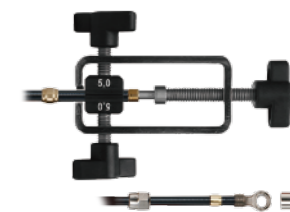

Bottles for hose parts(For replacement)			
No.	Part No.	Qty	Compatible systems
1	H54N0130	30	BENGAL/HAYES TEKTRO
2	H54N0230	30	BENGAL/HAYES TEKTRO
3	H54N0430	30	BENGAL/HAYES MAGURA/SHIMANO
4	HN05H15	15	HAYES
5	HN05M15	15	MAGURA
6	H50N0630	30	AVID/GIANT/MAGURA SHIMANO/BENGAL
7	H50N0730	30	AVID/MAGURA SHIMANO/BENGAL
8	HN0930	30	BENGAL/HAYES MAGURA/SHIMANO
9	H54N1220	20	BENGAL/HAYES TEKTRO
10	H50N1320	20	AVID/BENGAL
11	H50N1420	20	SHIMANO/MAGURA
12	HN15A15	15	AVID
13	H54S01100	100	BENGAL/HAYES
14	H54S02100	100	TEKTRO
15	H50S04100	100	GIANT
16	H54S05100	100	HAYES
17	H50S06100	100	AVID/MAGURA SHIMANO/BENGAL
18	H50S11100	100	SHIMANO
19	H50S08100	100	AVID/BENGAL
20	H50S09100	100	MAGURA
21	H50S10100	100	GIANT
22	H54S11100	100	TEKTRO
23	H54P01100	100	AVID/BENGAL HAYES
24	H54P01M100	100	MAGURA/BENGAL SHIMANO
25	H54P02M100	100	GIANT/TEKTRO
26	HP0230	30	BENGAL/HAYES
27	H50P01100	100	AVID

B010T Needle Driver