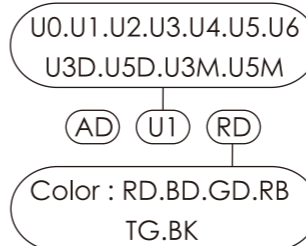

Finish : Anodized

Red RD
Bronze Red BD
Gold GD
Royal-Blue RB
Ti-Gold TG
Black BK

Bengal provides colorful adaptors for IS mount and post mount
DM=Direct Mount