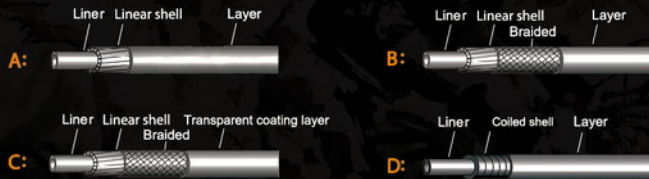

Derailleur cable kits Oiled standard series

Part No.	Picture (Ø4mm Housing)	Color	Length	Material	Length-Inner Wire	Package	Part No.	Length	Package
SPGN		Green	2.2m	A	F/R-2100mm	Blister card	SPGN30	30m	Box
SPPK		Pink	2.2m	A	F/R-2100mm	Blister card	SPPK30	30m	Box
SPWH		White	2.2m	A	F/R-2100mm	Blister card	SPWH30	30m	Box
SPBK		Black	2.2m	A	F/R-2100mm	Blister card	SPBK30	30m	Box
SPRD		Red	2.2m	A	F/R-2100mm	Blister card	SPRD30	30m	Box
SPOG		Orange	2.2m	A	F/R-2100mm	Blister card	SPOG30	30m	Box
SPBL		Blue	2.2m	A	F/R-2100mm	Blister card	SPBL30	30m	Box
SPYE		Yellow	2.2m	A	F/R-2100mm	Blister card	SPYE30	30m	Box

Derailleur cable kits Oiled special series

Part No.	Picture (Ø4mm Housing)	Color	Length	Material	Length-Inner Wire	Package	Part No.	Length	Package
SP4CBK		Braided black	2.2m	C	F/R-2100mm	Blister card	SP4CBK30	30m	Box
SP4CGD		Braided gold	2.2m	C	F/R-2100mm	Blister card	SP4CGD30	30m	Box
SP4CSR		Braided silver	2.2m	C	F/R-2100mm	Blister card	SP4CSR30	30m	Box

Derailleur inner wires

Part No.	Picture	Description	Qty	Material	Length	Package	Part No.	Qty	Package
—		Derailleur inner wire	—	GAR	2100mm	Blister card	DLGAR100	100	Box
DLGAS01		Derailleur inner wire	1	GAS	2100mm	Blister card	DLGAS100	100	Box
DLSIC01		Derailleur inner wire	1	SIC	2100mm	Blister card	DLSIC100	100	Box
—		Derailleur inner wire	—	STR	2100mm	Blister card	DLSTR100	100	Box
DLSTS01		Derailleur inner wire	1	STS	2100mm	Blister card	DLSTS100	100	Box
DLSICST01		Derailleur inner wire	1	SIC-ST	2100mm	Blister card	DLSICST100	100	Box

Brake cable kits Oiled standard series

Part No.	Picture (Ø5mm Housing)	Color	Length	Material	Length-Inner Wire	Package	Part No.	Length	Package
2PGN		Green	2.5m	D	F:1000mm/R:1700mm	Blister card	2PGN30	30m	Box
2PPK		Pink	2.5m	D	F:1000mm/R:1700mm	Blister card	2PPK30	30m	Box
2PWH		White	2.5m	D	F:1000mm/R:1700mm	Blister card	2PWH30	30m	Box
2PBK		Black	2.5m	D	F:1000mm/R:1700mm	Blister card	2PBK30	30m	Box
2PRD		Red	2.5m	D	F:1000mm/R:1700mm	Blister card	2PRD30	30m	Box
2POG		Orange	2.5m	D	F:1000mm/R:1700mm	Blister card	2POG30	30m	Box
2PBL		Blue	2.5m	D	F:1000mm/R:1700mm	Blister card	2PBL30	30m	Box
2PYE		Yellow	2.5m	D	F:1000mm/R:1700mm	Blister card	2PYE30	30m	Box

Brake cable kits Oiled Kevlar series

Part No.	Picture (Ø5mm Housing)	Color	Length	Material	Length-Inner Wire	Package	Part No.	Length	Package
SP5BGN		Green	2.5m	B	F:1000mm/R:1700mm	Blister card	SP5BGN30	30m	Box
SP5BPK		Pink	2.5m	B	F:1000mm/R:1700mm	Blister card	SP5BPK30	30m	Box
SP5BWH		White	2.5m	B	F:1000mm/R:1700mm	Blister card	SP5BWH30	30m	Box
SP5BBK		Black	2.5m	B	F:1000mm/R:1700mm	Blister card	SP5BBK30	30m	Box
SP5BRD		Red	2.5m	B	F:1000mm/R:1700mm	Blister card	SP5BRD30	30m	Box
SP5BOG		Orange	2.5m	B	F:1000mm/R:1700mm	Blister card	SP5BOG30	30m	Box
SP5BBL		Blue	2.5m	B	F:1000mm/R:1700mm	Blister card	SP5BBL30	30m	Box
SP5BYE		Yellow	2.5m	B	F:1000mm/R:1700mm	Blister card	SP5BYE30	30m	Box

Brake cable kits Oiled special series

Part No.	Picture (Ø5mm Housing)	Color	Length	Material	Length-Inner Wire	Package	Part No.	Length	Package
SP5CBK		Braided black	2.5m	C	F:1000mm/R:1700mm	Blister card	SP5CBK30	30m	Box
SP5CGD		Braided gold	2.5m	C	F:1000mm/R:1700mm	Blister card	SP5CGD30	30m	Box
SP5CSR		Braided silver	2.5m	C	F:1000mm/R:1700mm	Blister card	SP5CSR30	30m	Box

Brake inner wires