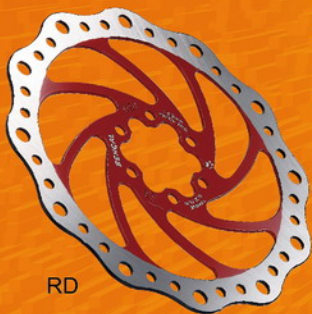

Mode	Size	Weight
OD-140	ø140mm/5"	110g
OD-160	ø160mm/6"	130g
OD-180	ø180mm/7"	150g
OD-203	ø203mm/8"	184g

Finish: Painting

Red	RD
Royal-Blue	RB
Purple	PL
Gold	GD
Black	BK
White	WH

Finish:	
Grinding	GR

RD

Clamshell for rotor & 6 rotor screws