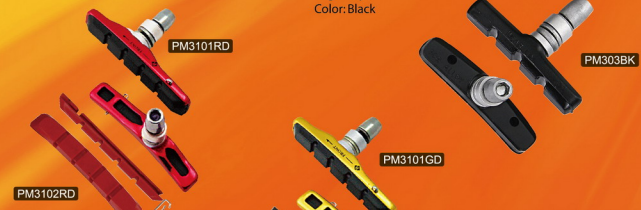

Part No.	Qty(pcs)	Package
BOLT01RD50	50	Bottle
BOLT01BL50	50	Bottle
BOLT01GD50	50	Bottle
BOLT01GN50	50	Bottle
BOLT01TG50	50	Bottle
BOLT01BK50	50	Bottle

Part No.	Qty(pcs)	Package
BOLT02RD50	50	Bottle
BOLT02BL50	50	Bottle
BOLT02GD50	50	Bottle
BOLT02GN50	50	Bottle
BOLT02TG50	50	Bottle
BOLT02BK50	50	Bottle
—	—	—

Part No.	Qty(pcs)	Package
BOLT03RD180	180	Bottle
BOLT03BL180	180	Bottle
BOLT03GD180	180	Bottle
BOLT03GN180	180	Bottle
BOLT03TG180	180	Bottle
BOLT03BK180	180	Bottle
—	—	—

Accessories

Cable Donuts

Part No.	Picture	ID	Description	Color	Material	Finish	Qty (3pcs/set)	Package
DON01BK		1.1 mm	Fits Derailleur Cables	Black	Plastic	none	200	Bottle
DON01WH		1.1 mm	Fits Derailleur Cables	White	Plastic	none	200	Bottle
DON02BK		1.5 mm	Fits Brake Cables	Black	Plastic	none	200	Bottle
DON02WH		1.5 mm	Fits Brake Cables	White	Plastic	none	200	Bottle
HK01BK		—	Cable Cross	Black	Plastic	none	100	Bottle

Brake shoes

PM310 (0° / 70mm)

Mountain brake shoes

High performance MTB pad holders, angle adjustable
CNC Machined for reducing weight
Pads included
Color: Anodized red, gold, silver